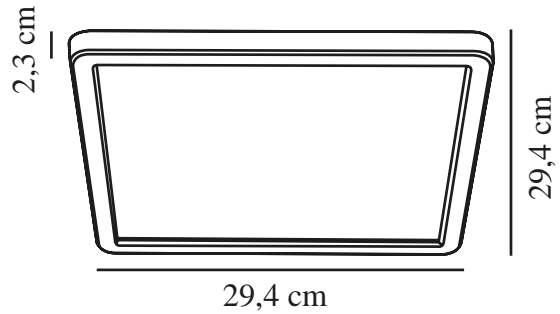

OJA 29 SQUARE | 3000/4000K | 3-STEP | CEILING LIGHT | WHITE

nordlux®

2015056101