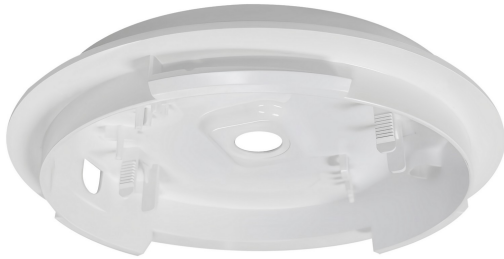

OJA SIDE ENTRY BASE | ACCESSORIES | WHITE

nordlux®

2410010001

Parallel connection: True

Primary material: Polycarbonate

Colour: White

IK degree: IK03

Height (cm) : 3

Width (cm): 16.7

EAN: 5704924017117

TUN: 2357934

Item Number: 2410010001

Pcs Per Master Carton: 10

Sales Box Height (cm): 16.7

Sales Box Width(cm): 16.7

Sales Box Depth (cm): 3

Sales Box Volume m³ : 0.0008

Product net weight (kg): 0.1075

• Enables side cable entry for Oja • Fits Oja 24, 29 & 42

Base for Oja ceiling light (Ø24, Ø29 & Ø42) that enables side cable entry.