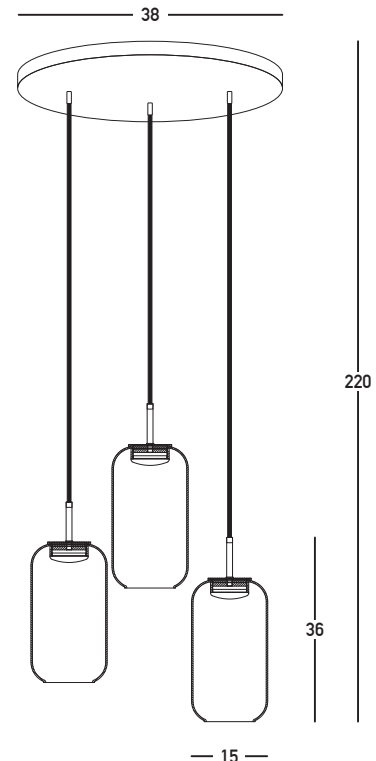

# Product Data Sheet

Date: 15/05/2024  
[www.zambelislights.gr](http://www.zambelislights.gr)

Code 23231

Color: Black Matt

Gold Glass

## Indoor Pendant Light

Power	3x 12W
Input	220-240V
Operating Frequency	50/60Hz
Color Temperature	3000K
Lumen	1950Lm
CRi	80
Dimensions	Ø: 38cm H: 220cm
Glass	Ø: 15cm H: 36cm
Base	Ø: 38cm H: 3cm
Non Dimmable	
Material	Metal-Glass
Special Feature	180cm Fabric Cable Adjustable
Color	Black Matt-Gold Glass

## Description

Indoor Pendant Light with integrated LED.  
 This light is made of metal and glass,  
 in a black matt finish with gold glass.  
 Contains 180cm Adjustable Fabric Cable.

[www.zambelislights.gr](http://www.zambelislights.gr) | [www.zambelislights.com](http://www.zambelislights.com)